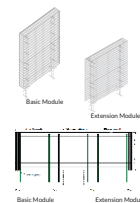

natural + distinctive

Designing
with gabions

straight from
the manufacturer

monotecr® The new safety gabion

- premium quality
- dimensionally stable
- no protruding wire ends
- easy to assemble

BLICKS Professional Premium-quality
Gabion Fence System

aesthetic, individual,
durable, stable

RANGE OF APPLICATION

- privacy fence
- boundary lines
- landscape structures

slender(23cm) or broad(30cm)

Fence Posts

- galvanized
- to concrete or to plug
- not visible