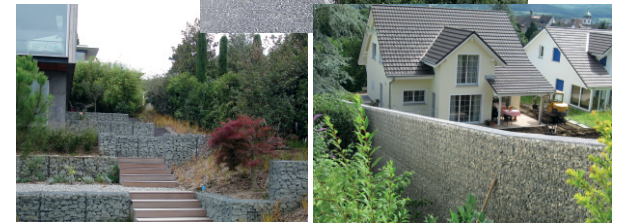

Steel-wire mesh-grids with curved and welded eyelet

No protruding wire ends

Grids easily to connect with locking rods

BLICKS Professional Premium-quality
Gabion Fence System

aesthetic, individual,
durable, stable

RANGE OF APPLICATION

- privacy fence
- boundary lines
- landscape structures

slender(23cm) or broad(30cm)

Fence Posts

- galvanized
- to concrete or to plug
- not visible

Are you looking for high-quality gabion grids that can sustain extraordinary loads and combine functionality with aesthetics?

The Rothfuss Best Gabion mesh grids are a result of high quality steel wire combined with zinc-aluminum coating. Our state-of-the-art production facilities and well educated and experienced staff ensure efficiency and a high quality output.